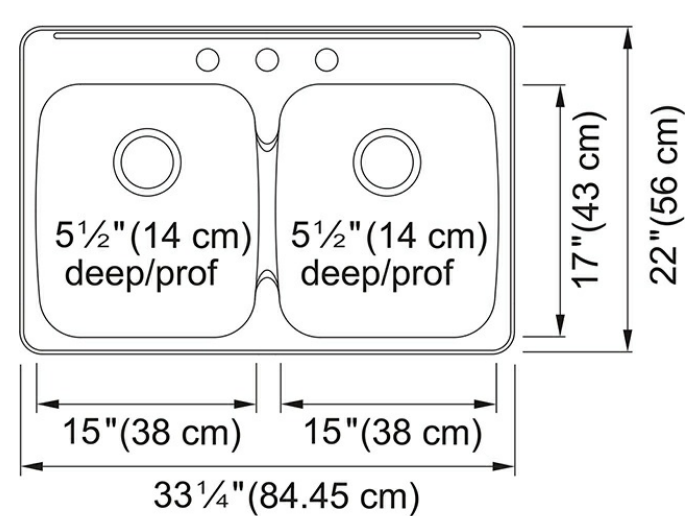

Reginox Collection RDLA3322-55-3N Stainless Steel Reginox Collection 30" Drop In 3-Hole Double Bowl Stainless Steel Kitchen Sink

Reginox ADA sinks deliver functional design for everyone without sacrificing quality or style.

- Accessible Design: 5.5-in bowl depth and rear drain placement create an accessible work area for individuals with limited mobility
- Easy Drop In Installation: EZ Torque™ simplified fastener system allows you to drop and drill your sink into place, securely locking the sink to the countertop.
- High Quality Stainless: 18 Gauge quality stainless steel with exceptional resistance to staining and corrosion.
- Made for Ease: The gentle sloping corners make cleaning a breeze and the smooth stainless steel surface resists staining and helps prevent bacteria growth.

Product Picture

Technical Drawing

Product Dimensions

| | |
|----------------------|---------|
| Length overall | 33 1/4" |
| Width overall | 22" |
| Length of large bowl | 15" |
| Width of large bowl | 15" |
| Depth of large bowl | 5 1/2" |
| Length of small bowl | 15" |
| Width of small bowl | 15" |
| Depth of small bowl | 5 1/2" |
| Minimum Cabinet Size | 36" |

General Information

| | |
|------------------|--------------------------|
| Type of Material | 18 Gauge Stainless Steel |
| Number of Bowls | 2 |
| Faucet Hole | 3 |
| Cut-Out Template | Yes |

Article Numbers